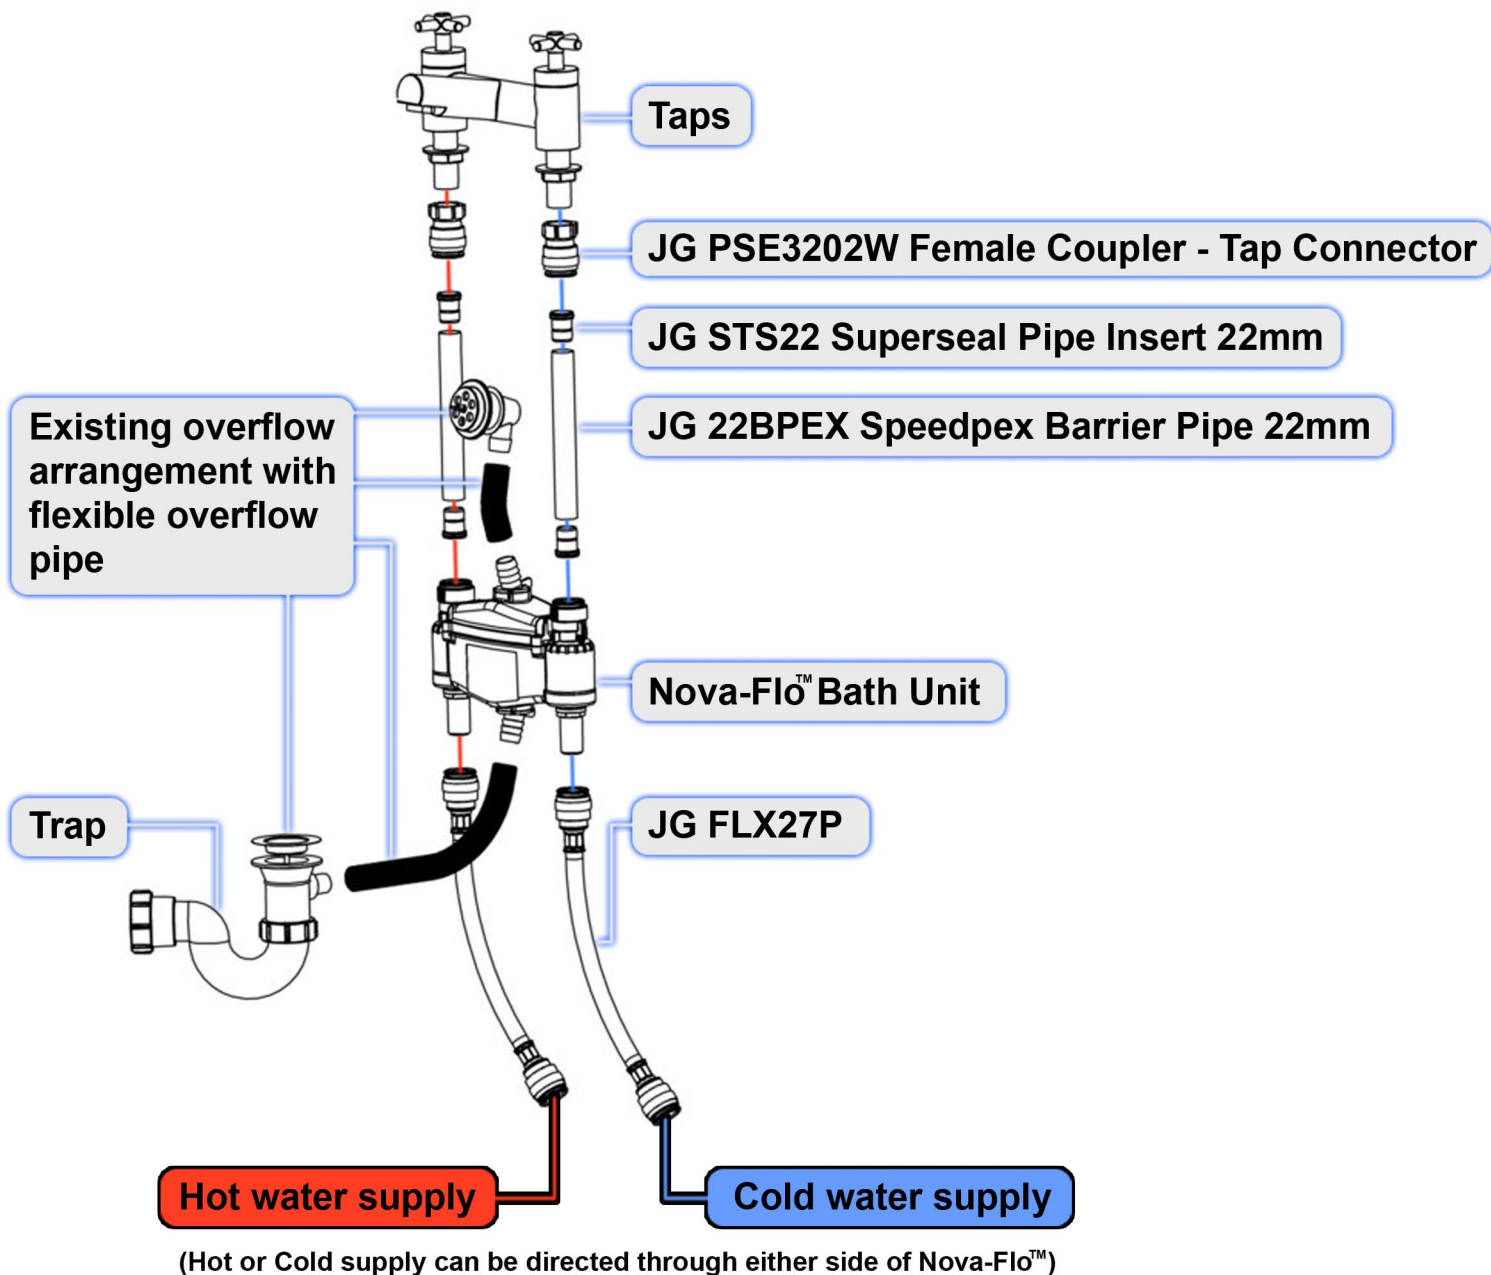

Exploded diagram of typical Nova-Flo™ install

Contact us for other arrangements such as wall-mounted taps, overflow-fillers or unusual bath plumbing.

* JG Indicates recommended John Guest component